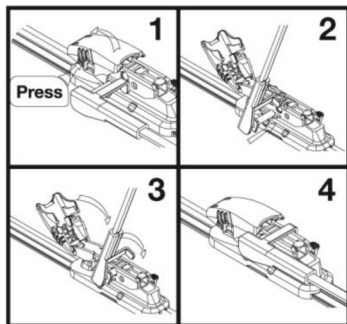

HOOK-TYPE 9 x 3 mm, 9 x 4 mm

TOP LOCK - STYLE I

TOP LOCK - STYLE II

BAYONET

SIDE LOCK

SIDE PIN 1/4" (Ø6,4 mm), 3/16" (Ø4,8 mm)