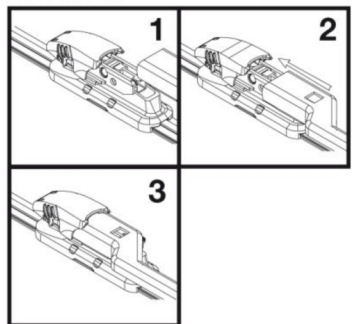

HOOK-TYPE 9 x 3 mm, 9 x 4 mm

TOP LOCK - STYLE I

TOP LOCK - STYLE II

BAYONET

SIDE LOCK

SIDE PIN 1/4" (Ø6,4 mm), 3/16" (Ø4,8 mm)