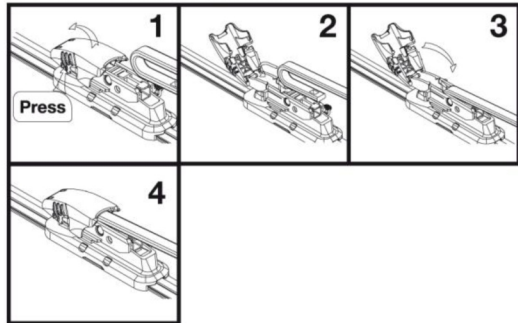

HOOK-TYPE 9 x 3 mm, 9 x 4 mm

TOP LOCK - STYLE I

TOP LOCK - STYLE II

BAYONET

SIDE LOCK

SIDE PIN 1/4" (Ø6,4 mm), 3/16" (Ø4,8 mm)