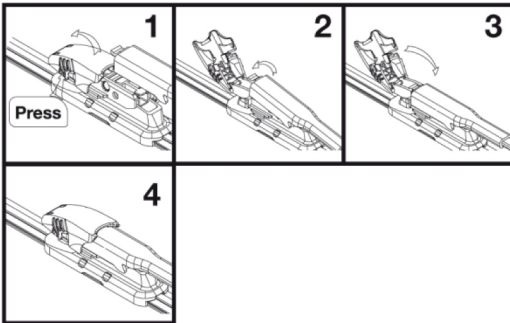

HOOK-TYPE 9 x 3 mm, 9 x 4 mm

TOP LOCK - STYLE I

TOP LOCK - STYLE II

BAYONET

SIDE LOCK

SIDE PIN 1/4" (Ø6,4 mm), 3/16" (Ø4,8 mm)