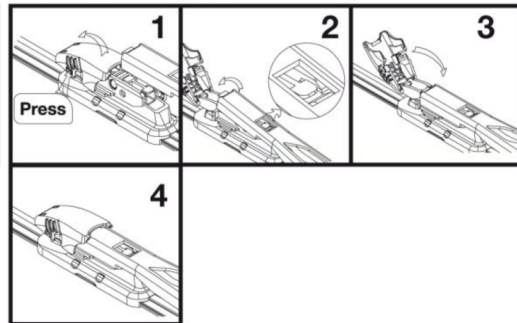

HOOK-TYPE 9 x 3 mm, 9 x 4 mm

TOP LOCK - STYLE I

TOP LOCK - STYLE II

BAYONET

SIDE LOCK

SIDE PIN 1/4" (Ø6,4 mm), 3/16" (Ø4,8 mm)